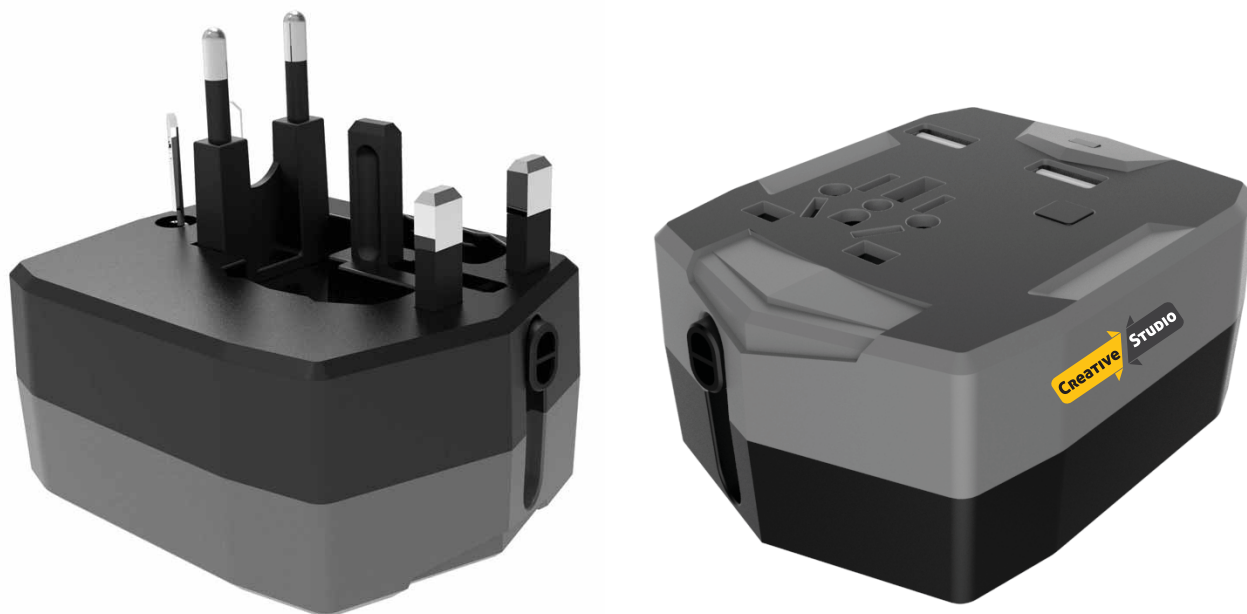

KRUMQ Travel adapter with powerbank

Powerbank Function