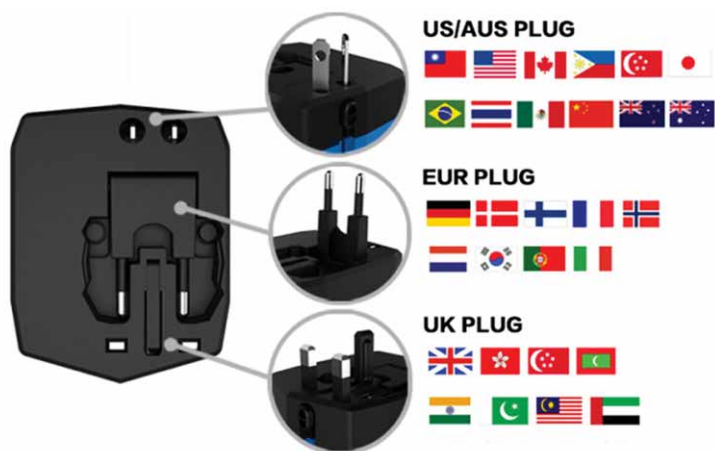

Packing Details: 19 x 18 x 33 cms ; 50 pcs /carton ; gw/nw: 9.2 kg / carton

Print Technique: UV, SC **Preferred Print Location:** Front **Max Print Size:** 70 x 10mm

KRUMQ Travel adapter with powerbank

Powerbank Function

3000 mAh

READY STOCK

● ITPB 435 ● ITPB 436 ● ITPB 437 - KRUMQ

Product Size: 6.7 x 8.5 x 4 cms

Memorii Krumq Universal world travel adapter with 3000 mAh power bank. World travel adapter covers more than 150 countries with US/EU/AU/UK plugs. Dual USB outputs to charge and power up devices. Manufactured from Fire resistant PC Materials made in Germany.