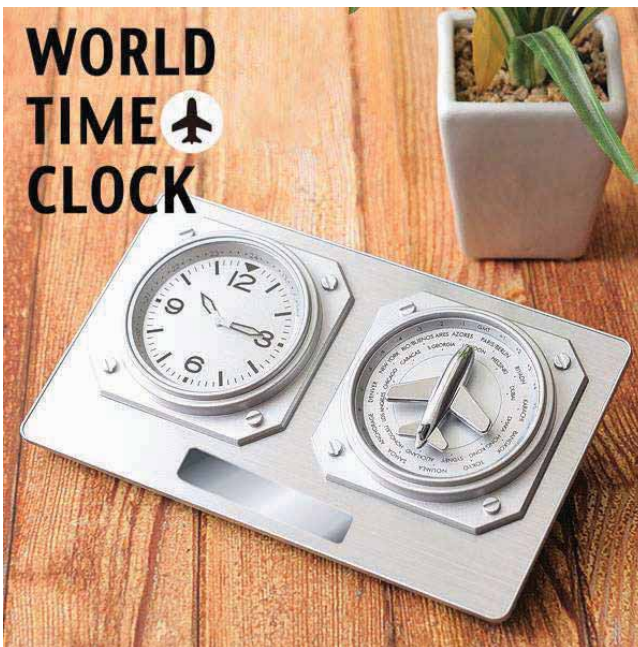

TCED 101 - TOREW

Product Size: 12.5 x 10 x 11 cms

Steering wheel shaped world time clock with body made from ABS and aluminium. Just turn the steering wheel to point to a particular city and the time in that city will be adjusted automatically!! Display screen at the centre facilitates easy viewing. Functions include stop watch, 12/24 hour display, Alarm with snooze, Hourly chime, DST, Stopwatch and Timer. A creative and useful gift!

Packing Details : 48 x 32 x 40.3 cms ; 18 pcs /carton ; gw/nw: 11 kg / carton

Print Technique : UV, SC, Eng Preferred Print Location : Metal Plate Max Print Size: 35x10mm

READY STOCK