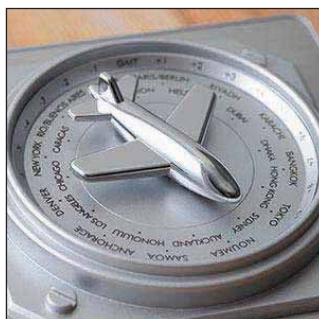

TCED 101 - TOREW

Product Size: 12.5 x 10 x 11 cms

Steering wheel shaped world time clock with body made from ABS and aluminium. Just turn the steering wheel to point to a particular city and the time in that city will be adjusted automatically!! Display screen at the centre facilitates easy viewing. Functions include stop watch, 12/24 hour display, Alarm with snooze, Hourly chime, DST, Stopwatch and Timer. A creative and useful gift!

Packing Details : 48 x 32 x 40.3 cms ; 18 pcs /carton ; gw/nw: 11 kg / carton

Print Technique : UV, SC, Eng Preferred Print Location : Metal Plate Max Print Size: 35x10mm

READY STOCK