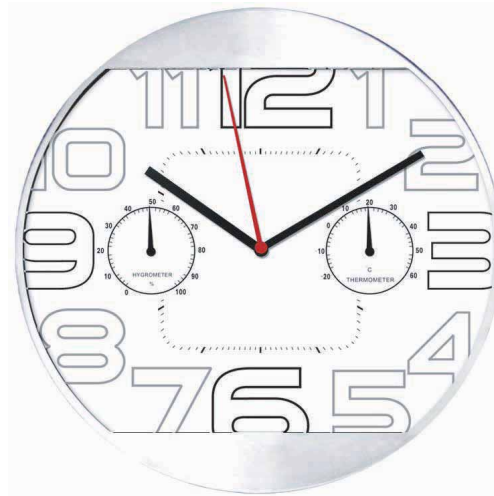

WC 217 - OLUTO

Metal 10" Clock-White

Packing Details : 53.3 x 32.2 x 27.5 cms
12 pcs /carton ; gw/nw: 8 kg / carton

Print Technique : UV, SC, Eng **Preferred Print Location :** Top
Max Print Size: 100x25mm

READY STOCK