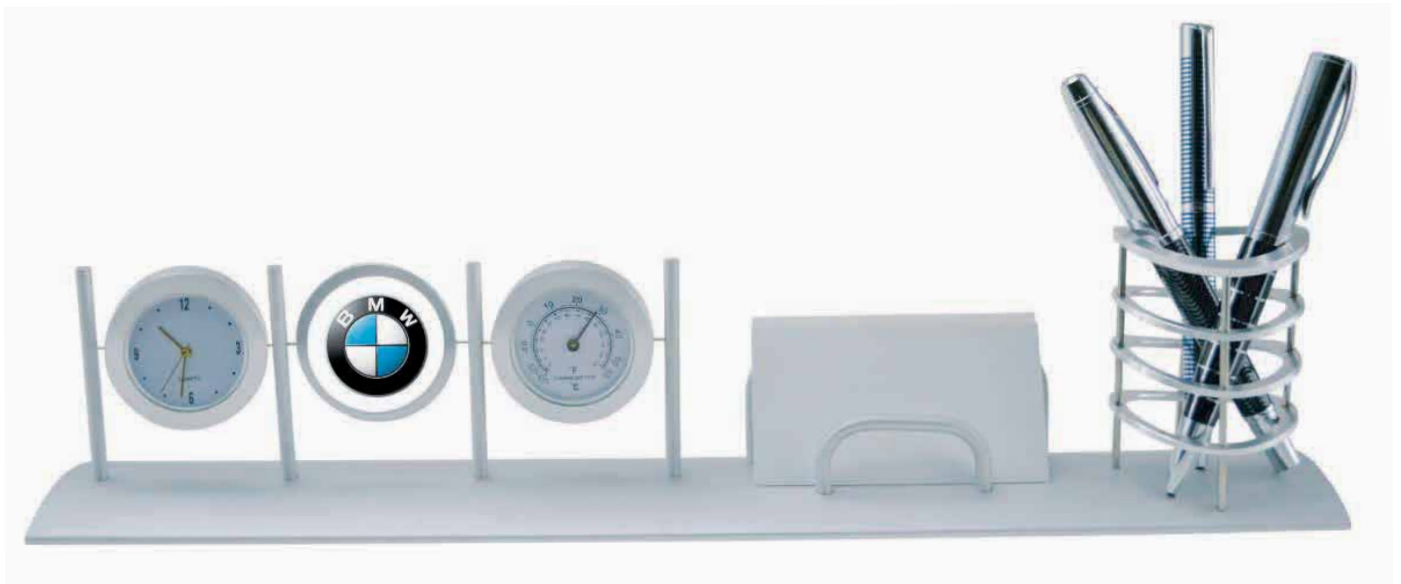

High Quality Metal Desktops

ED 451 - YUTIXER

Product Size: 39 x 8.5 x 7 cms

Metal Desktop set with Clock, Thermometer, Pen stand and Business card holder. A separate panel for logo branding ensures that the receiver never loses sight of the brand. Packed in a white box.

Packing Details : 51 x 41 x 30 cms ; 21 pcs /carton ; gw/nw: 10.5 kg / carton

Print Technique : UV, SC, Eng, DM   **Preferred Print Location :** Metal Plate   **Max Print Size:** ø40mm