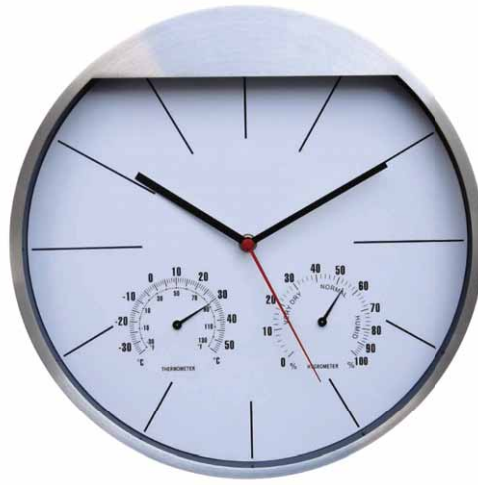

WC 207 - UMIZEX

14" Clock, Thermometer, Hygrometer

Packing Details : 74 x 31 x 37.9 cms
10 pcs /carton ; gw/nw: 12 kg / carton

Print Technique : UV, SC, Eng **Preferred Print Location :** Top
Max Print Size: 160x40mm