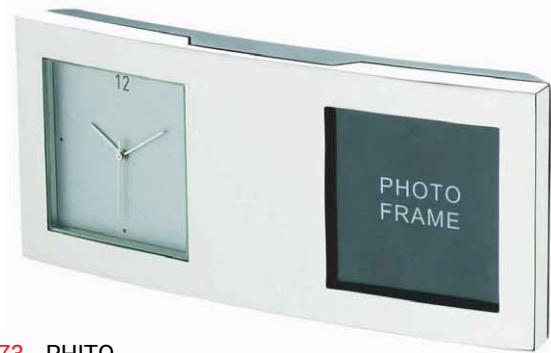

DT 573 - PHITO

Product Size: 11 x 4.8 x 1.3 cms

Heavy metal desk clock with quartz movement and photo frame. Packed in a black box.

Packing Details : 30 x 21.5 x 22.5 cms
50 pcs /carton ; gw/nw: 10.3 kg / carton

Print Technique : UV, SC, Eng **Preferred Print Location :** Front Center

Max Print Size: 20x30mm

READY STOCK