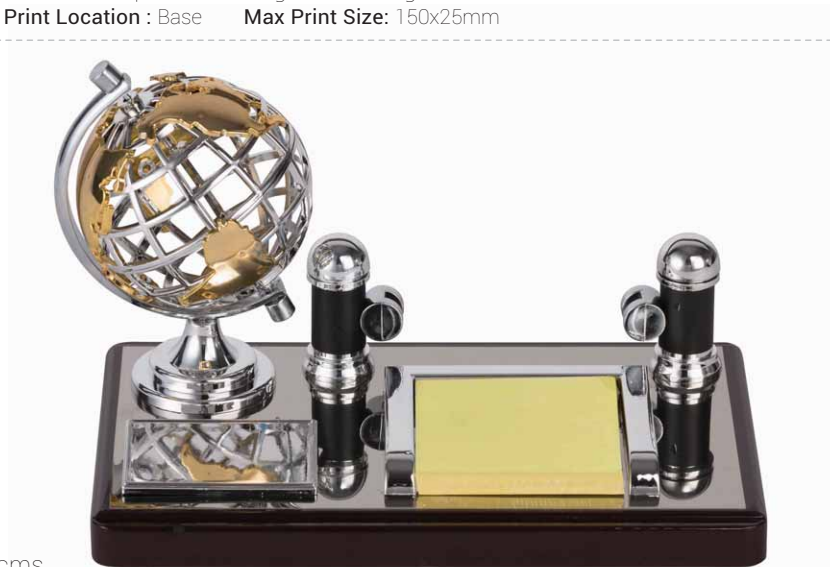

ED 468 - NETORE

Product Size: 15 x 23.5 x 15 cms

Express your style and demonstrate your high standards for perfection at the office with this exclusive wooden cum Zinc alloy desk set consisting of a globe, business card holder and memo holder. Provides a unique space for branding. Packed in a gift box.

Packing Details : 56 x 38.5 x 51 cms ; 12 pcs /carton ; gw/nw: 18 kg / carton

Print Technique : DM **Preferred Print Location :** Front Left Plate **Max Print Size:** 65x35mm

READY STOCK