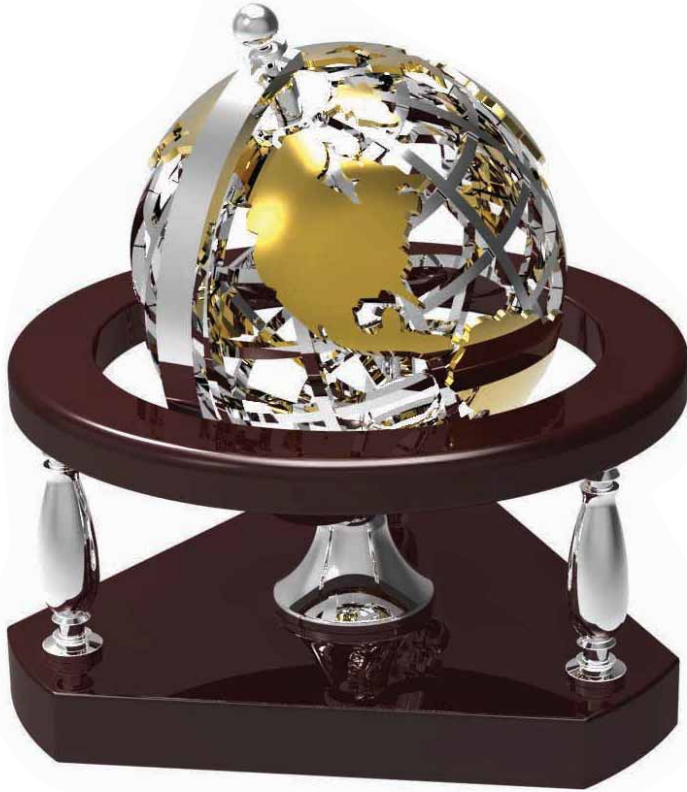

Exclusive High Quality Wooden Desktops