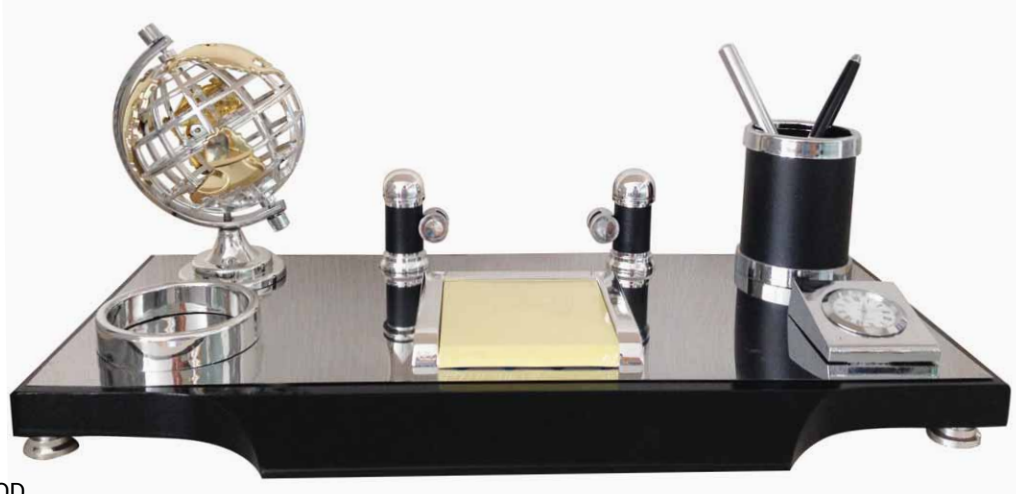

Product Size: 7 x 15.5 x 7 cms

A heavy crystal globe which keeps on changing its color at regular intervals over an auto adjustable world time clock. Lighted Globe with Auto adjustable world time clock allows your customer to turn the crystal globe which is linked to the time clock that automatically adjusts its time according to the location selected by your customer.

READY STOCK

DTED 302 - RECAID

Product Size: 37 x 15 x 17 cms

Whether in an office or home, adding a desk set to your workspace creates a cohesive look that will help organize and declutter your desk. This deskset consists of a business card holder, pen stand, memo holder and a clock. Packed in a gift box.

A deskset is always needed to help bring order and add a beautiful finishing touch to your office. This stylish deskset, consisting of a business card holder, pen stand, memo holder and clock is a perfect add-on to your desk. Packed in a gift box.

ED 467 - VITOD

Product Size: 41 x 12.7 x 17 cms

Exclusive desk set made from a combination of high quality wood and well finished zinc alloy. Consists of a cardholder, pen stand, clock and a memo pad. Packed in a black box.